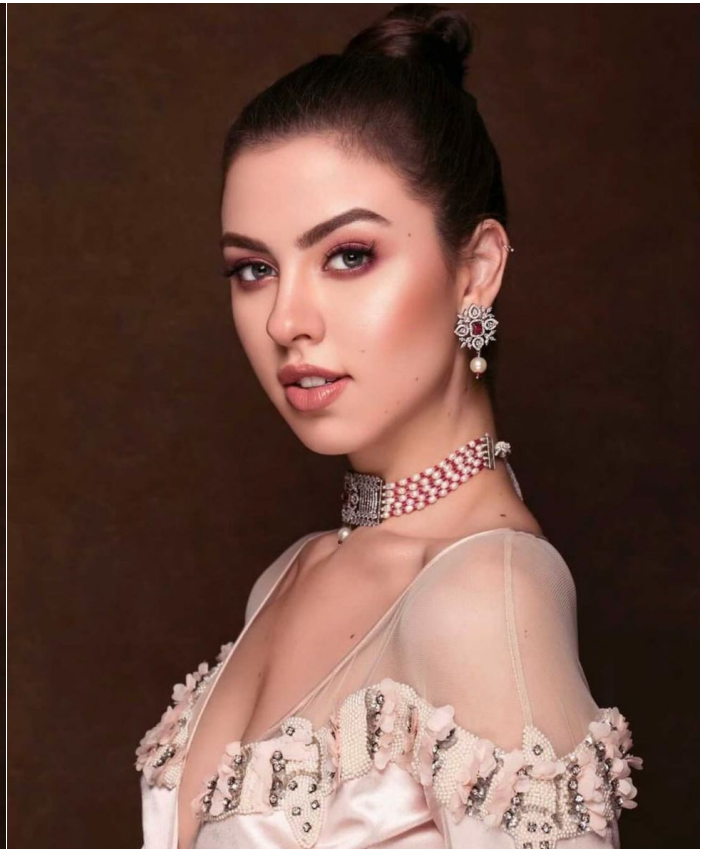

BAUSCH+LOMB

Don't let your pocket
decide your
mood!

Experience the best with **PARTY EYESSENTIAL** by **LACELLE**® in **monthly** and **daily disposables!**

Bruna

Height 178 - 5' 10" Chest 90 - 35" 1/2 Waist 69 - 27" Hips 95 - 37" 1/2 Shoe 41 - 9

GLAMZMODEL