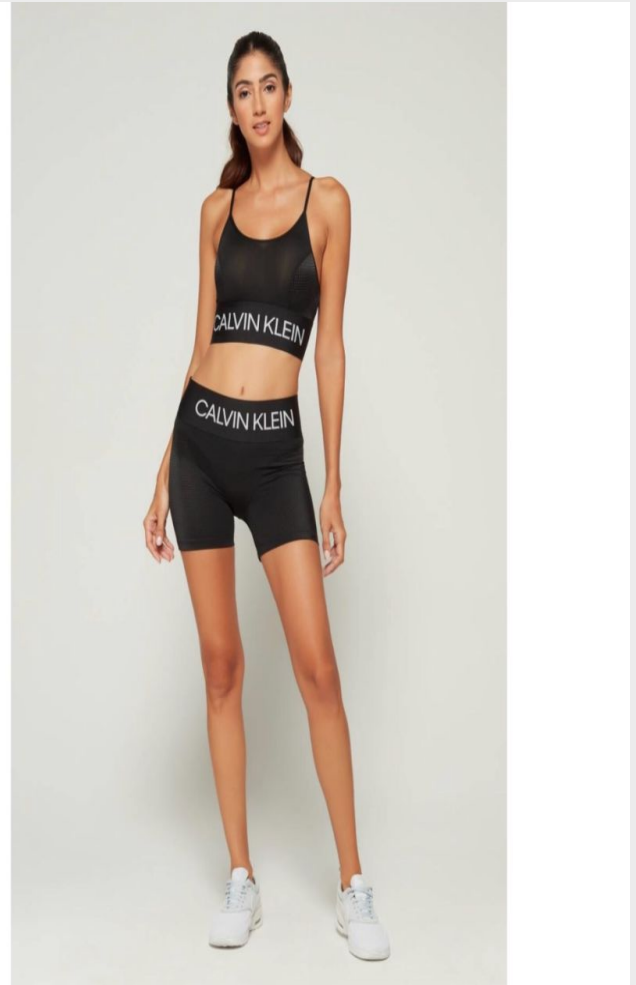

Brysa Kelly

Height 179 cm / 5'10.5" Chest 83 cm / 32.5" Waist 61 cm / 24" Hips 91 cm / 36" Shoe 41 eu / 10 us

GLAMZMODEL