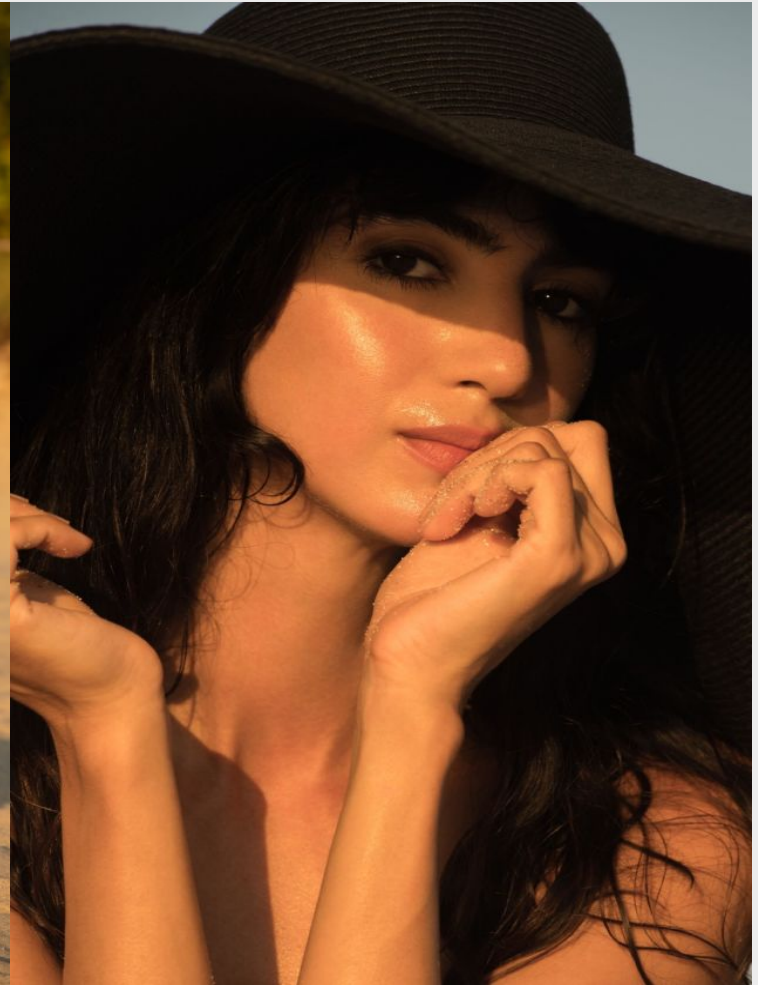

Height 179 cm / 5'10.5" Chest 83 cm / 32.5" Waist 61 cm / 24" Hips 91 cm / 36" Shoe 41 eu / 10 us

GLAMZMODEL