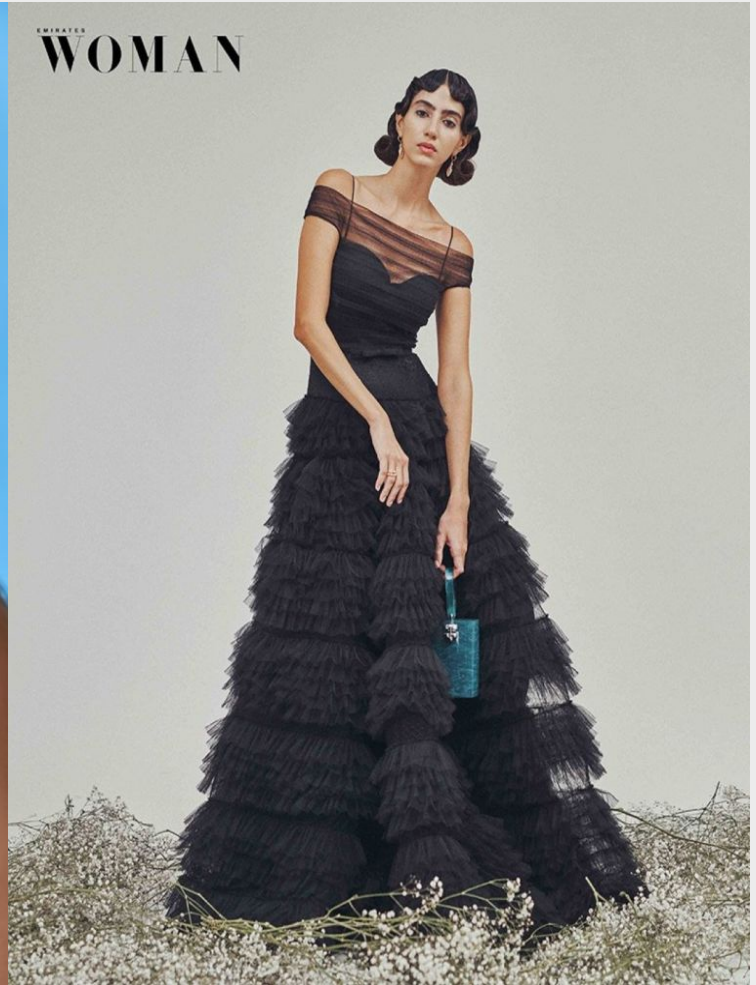

Height 179 cm / 5'10.5" Chest 83 cm / 32.5" Waist 61 cm / 24" Hips 91 cm / 36" Shoe 41 eu / 10 us

GLAMZMODEL