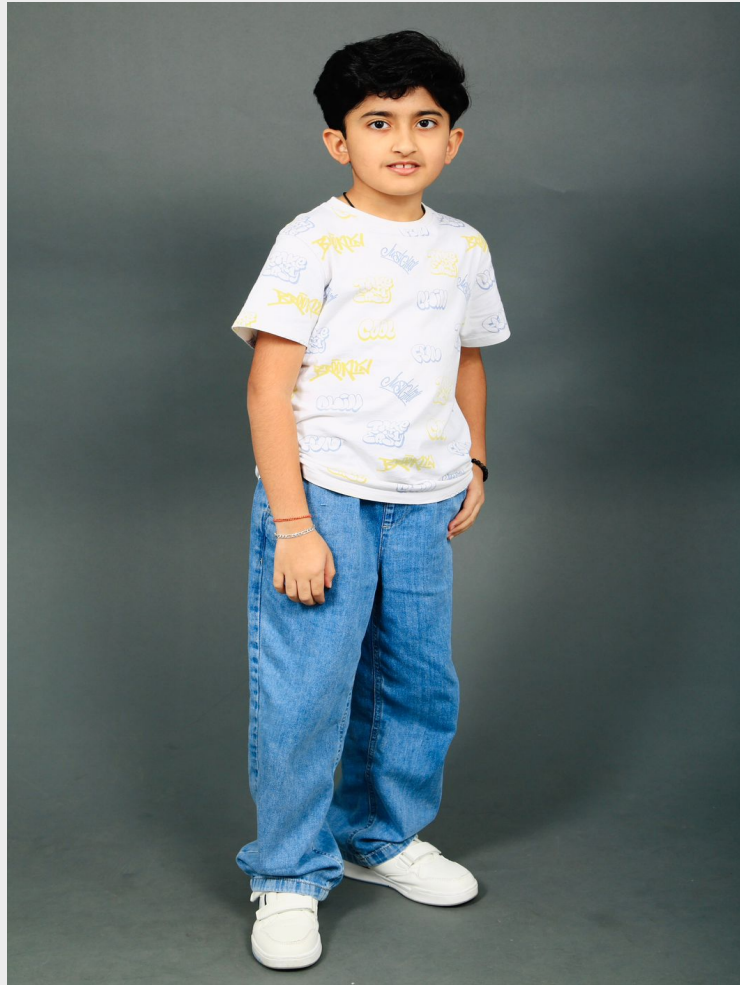

Dhariya

Height 131cm Shoe 35 eu

**GLAMZMODEL**

Dhariya

Height 131cm Shoe 35 eu

**GLAMZMODEL**

Dhariya

Height 131cm Shoe 35 eu

**GLAMZMODEL**