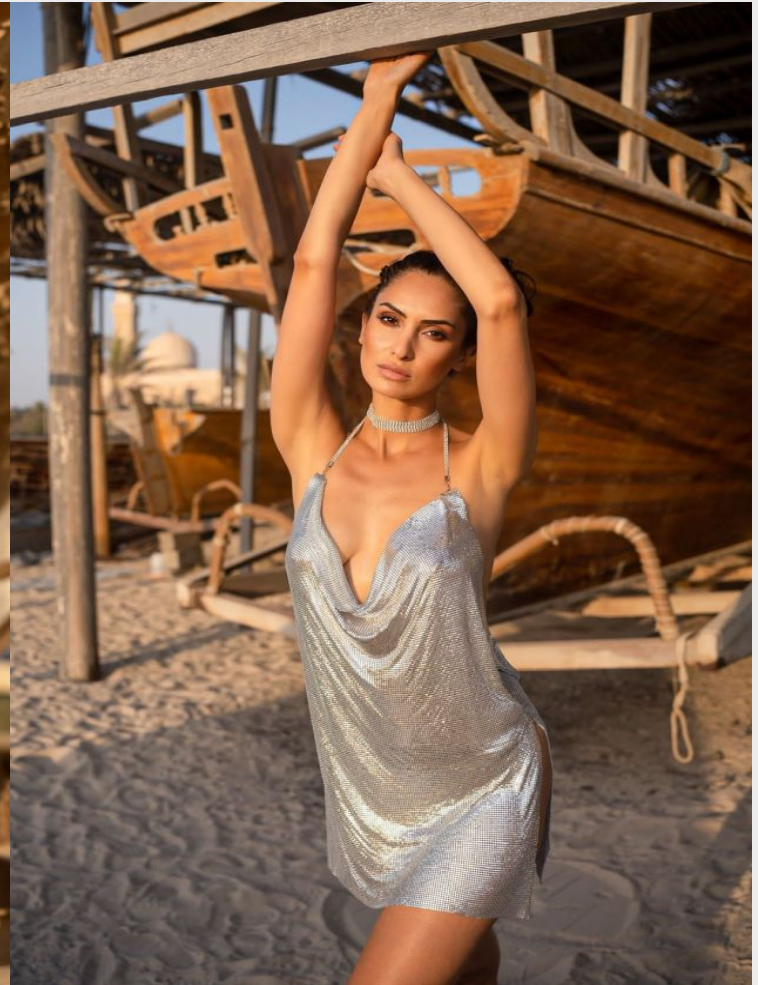

Dora

Height 181 cm / 5'11.5" Chest 88 cm / 34.5" Waist 62 cm / 24.5" Hips 90 cm / 35.5" Shoe 38 eu / 7 us

GLAMZMODEL