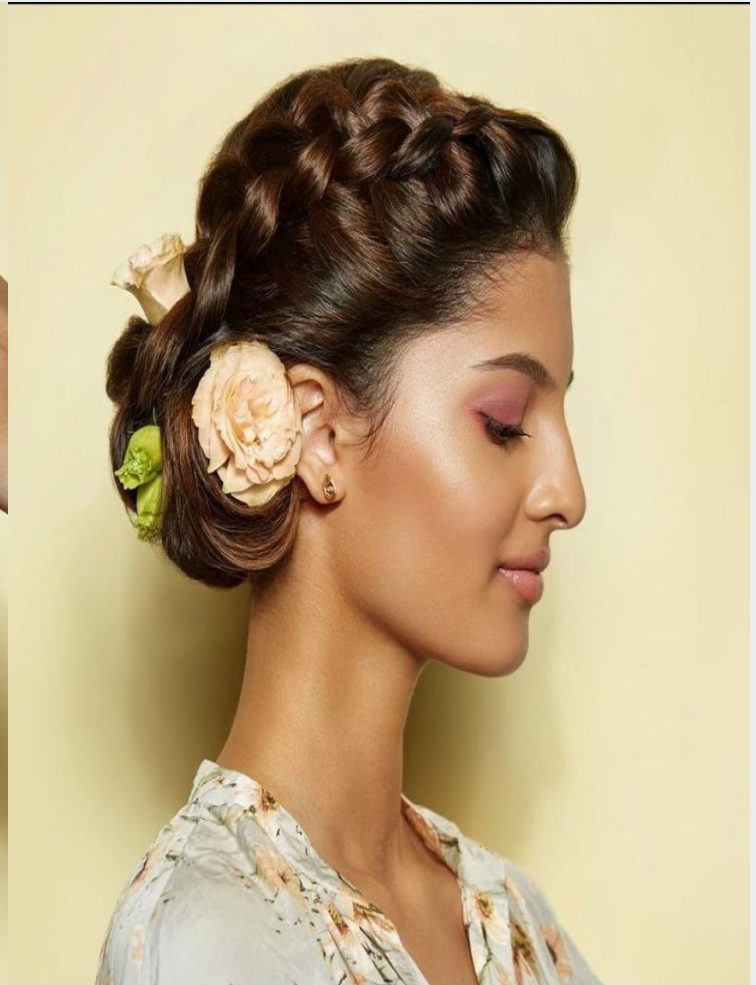

Gabriela

Height 165 cm / 5'5" Chest 85 cm / 33.5" Waist 60 cm / 23.5" Hips 90 cm / 35.5" Shoe 40 eu / 9 us

GLAMZMODEL