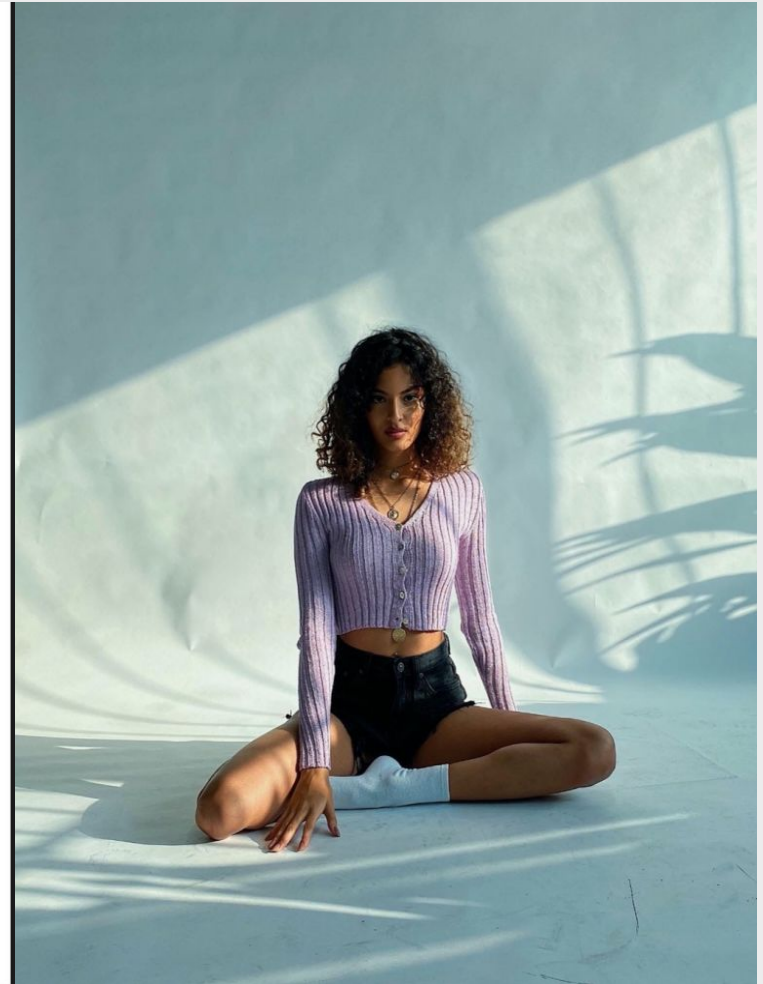

Height 165 cm / 5'5" Chest 85 cm / 33.5" Waist 60 cm / 23.5" Hips 90 cm / 35.5" Shoe 40 eu / 9 us

GLAMZMODEL