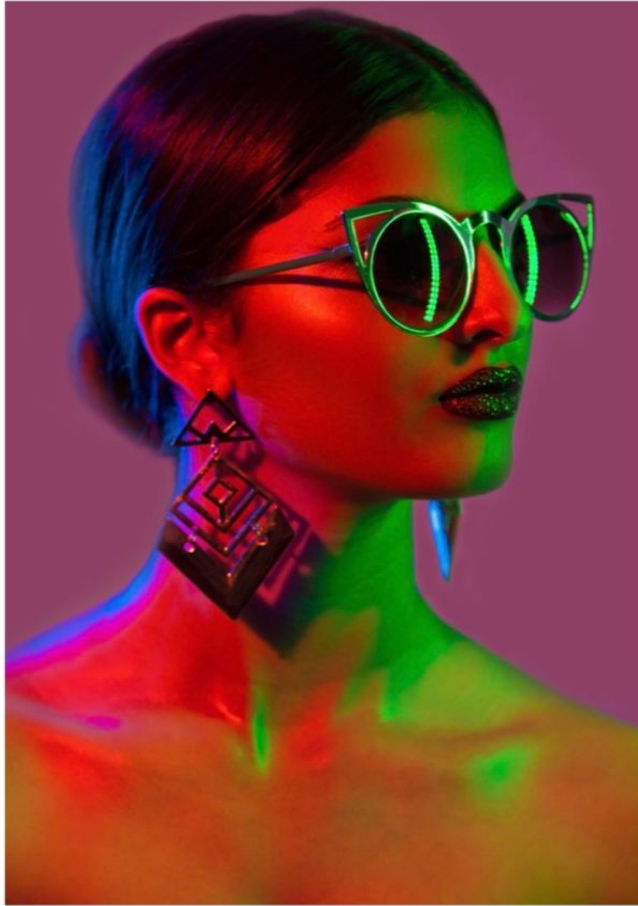

Height 165 cm / 5'5" Chest 85 cm / 33.5" Waist 60 cm / 23.5" Hips 90 cm / 35.5" Shoe 40 eu / 9 us

GLAMZMODEL