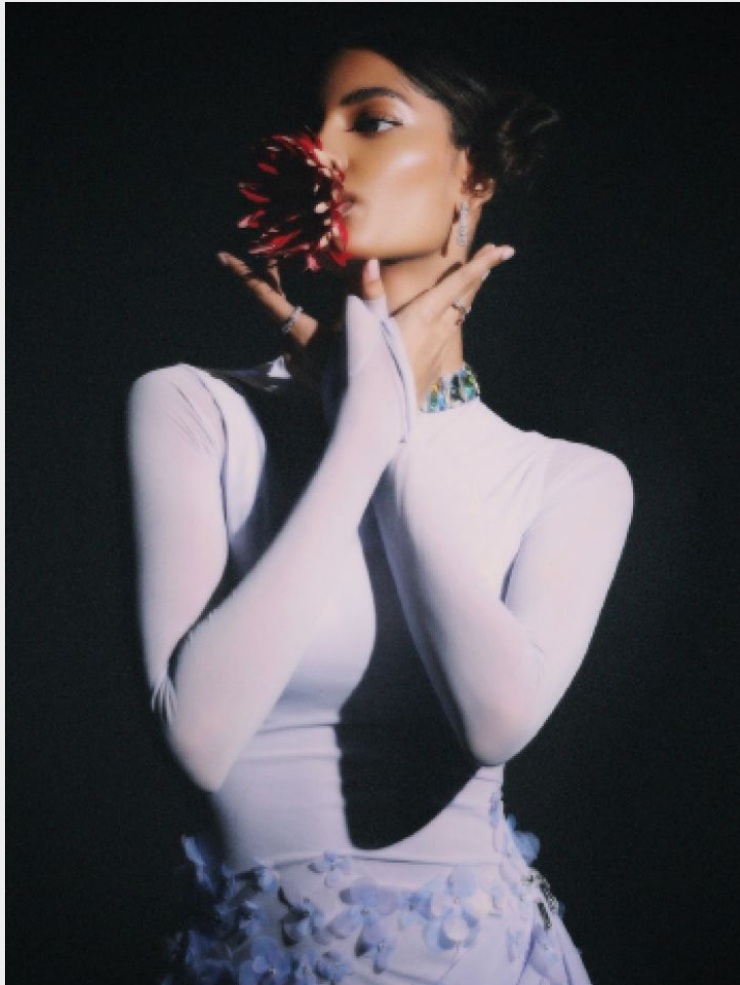

Gabriela

Height 165 cm / 5'5" Chest 85 cm / 33.5" Waist 60 cm / 23.5" Hips 90 cm / 35.5" Shoe 40 eu / 9 us

GLAMZMODEL

Gabriela

Height 165 cm / 5'5" Chest 85 cm / 33.5" Waist 60 cm / 23.5" Hips 90 cm / 35.5" Shoe 40 eu / 9 us

GLAMZMODEL

Gabriela

Height 165 cm / 5'5" Chest 85 cm / 33.5" Waist 60 cm / 23.5" Hips 90 cm / 35.5" Shoe 40 eu / 9 us

GLAMZMODEL

Gabriela

Height 165 cm / 5'5" Chest 85 cm / 33.5" Waist 60 cm / 23.5" Hips 90 cm / 35.5" Shoe 40 eu / 9 us