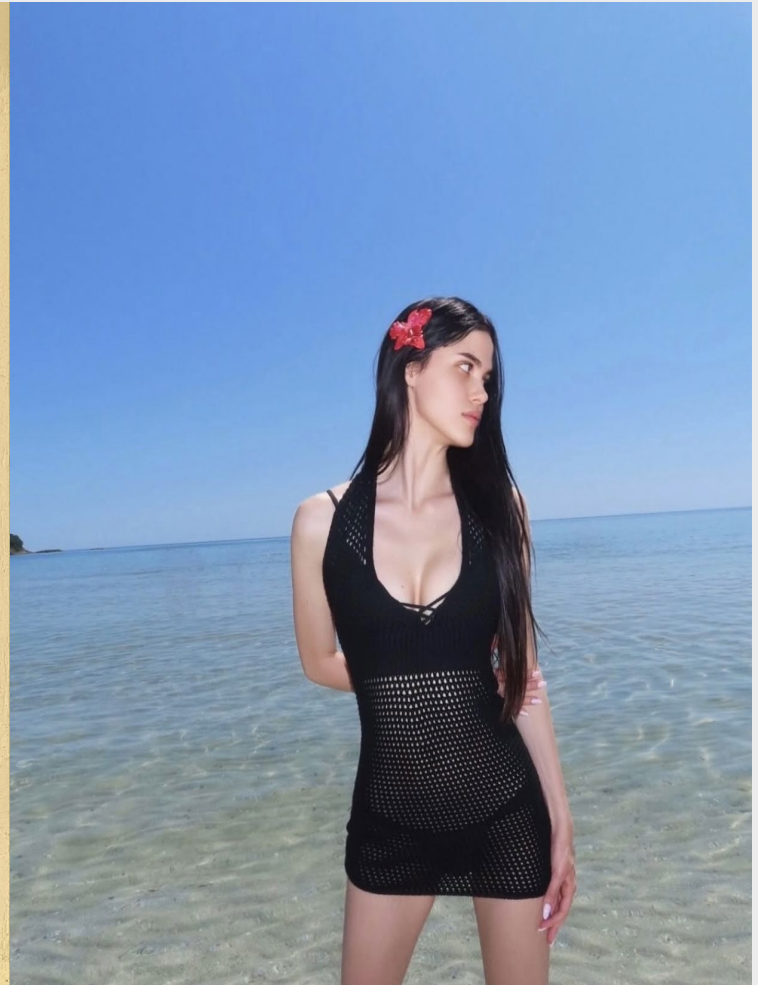

Kalina I

Height 178 - 5' 10" Chest 82 - 32" Waist 62 - 24" Hips 87 - 34" 1/2 Shoe 40 - 8

GLAMZMODEL