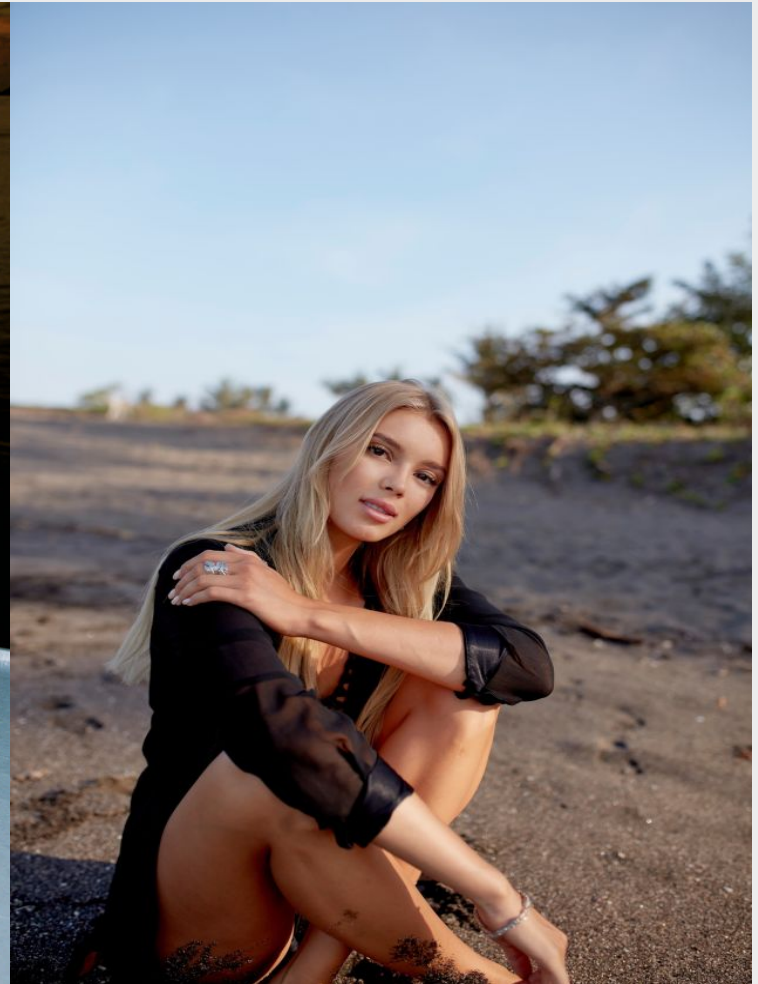

Kate Silver

Height 175 cm / 5'9" Chest 87 cm / 34.5" Waist 63 cm / 25" Hips 89 cm / 35" Shoe 40 eu / 9 us

GLAMZMODEL

Kate Silver

Height 175 cm / 5'9" Chest 87 cm / 34.5" Waist 63 cm / 25" Hips 89 cm / 35" Shoe 40 eu / 9 us

GLAMZMODEL

Kate Silver

Height 175 cm / 5'9" Chest 87 cm / 34.5" Waist 63 cm / 25" Hips 89 cm / 35" Shoe 40 eu / 9 us

GLAMZMODEL

Kate Silver

Height 175 cm / 5'9" Chest 87 cm / 34.5" Waist 63 cm / 25" Hips 89 cm / 35" Shoe 40 eu / 9 us