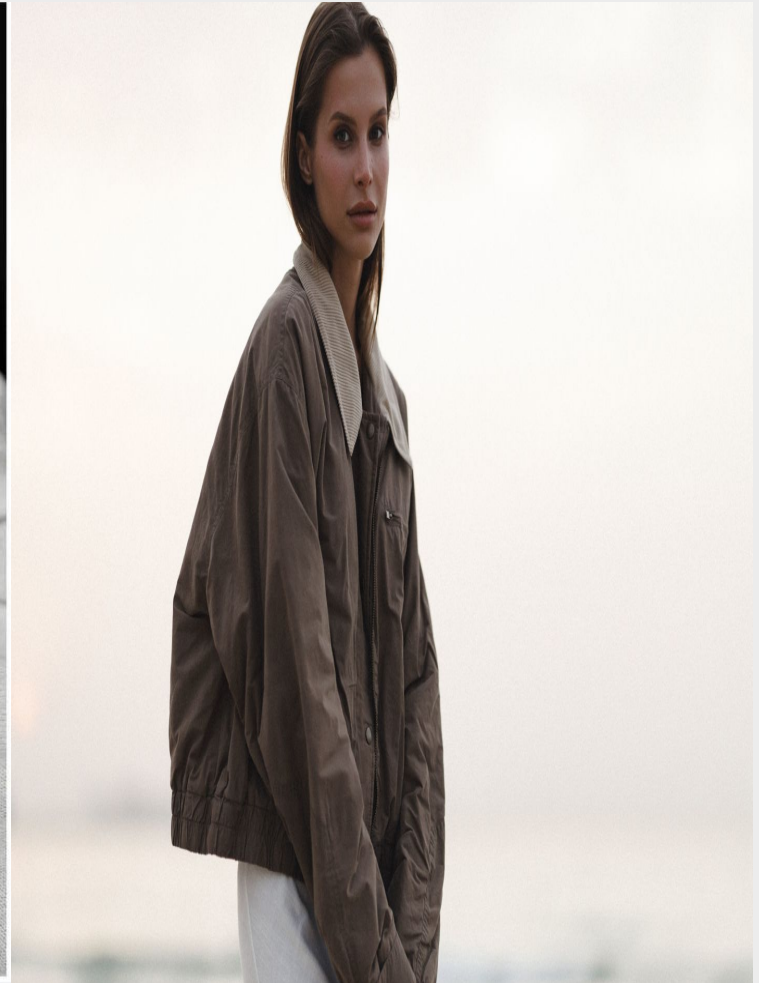

Kseniya

Height 180 cm / 5'11" Chest 84 cm / 33" Waist 60 cm / 23.5" Hips 87 cm / 34.5" Shoe 41 eu / 10 us

GLAMZMODEL