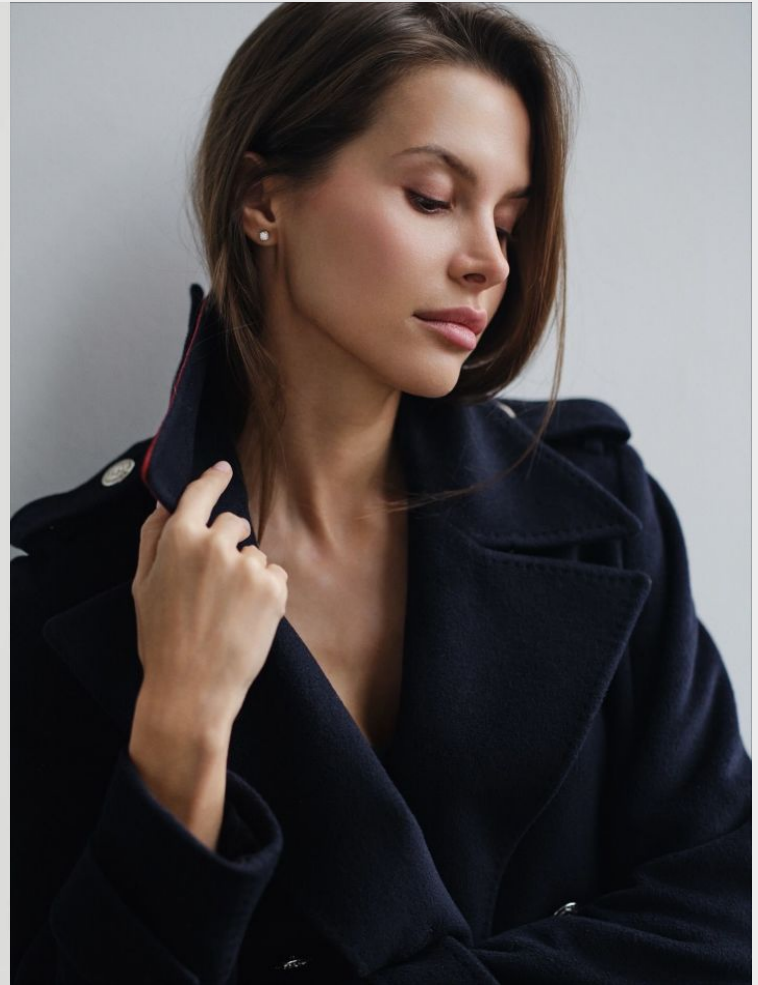

Kseniya

Height 180 cm / 5'11" Chest 84 cm / 33" Waist 60 cm / 23.5" Hips 87 cm / 34.5" Shoe 41 eu / 10 us

GLAMZMODEL