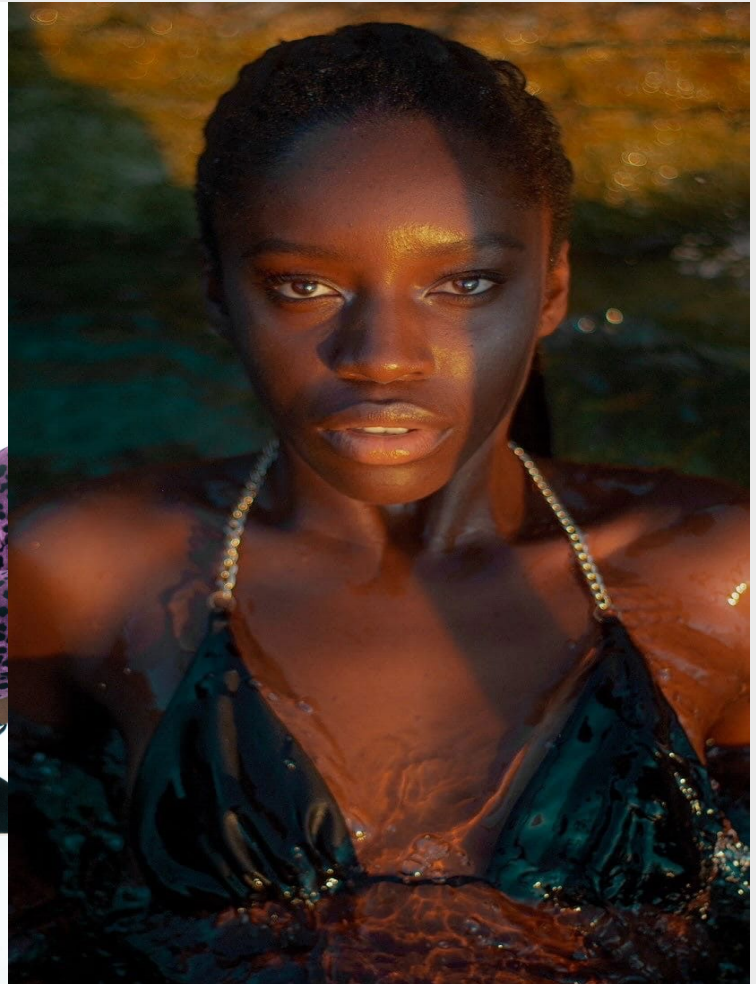

Livia V

Height 179 - 5' 10.5" Chest 79 - 31" Waist 63 - 24" 1/2 Hips 93 - 36" 1/2 Shoe 41 - 9

GLAMZMODEL