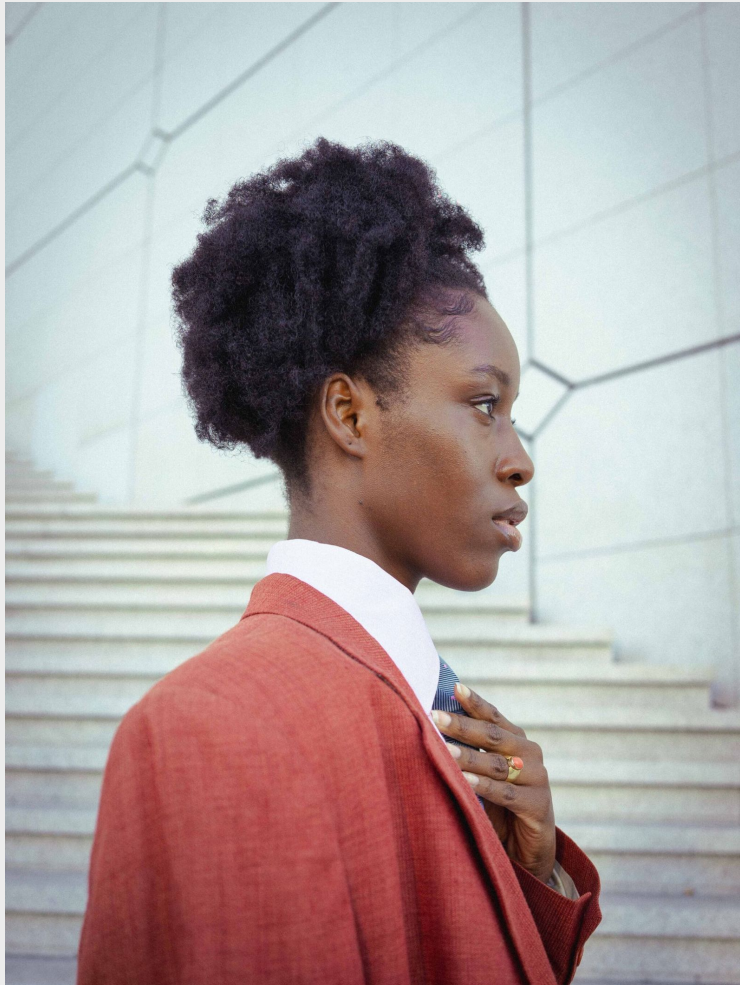

Livia V

Height 179 - 5' 10.5" Chest 79 - 31" Waist 63 - 24" 1/2 Hips 93 - 36" 1/2 Shoe 41 - 9

GLAMZMODEL

Livia V

Height 179 - 5' 10.5" Chest 79 - 31" Waist 63 - 24" 1/2 Hips 93 - 36" 1/2 Shoe 41 - 9

GLAMZMODEL