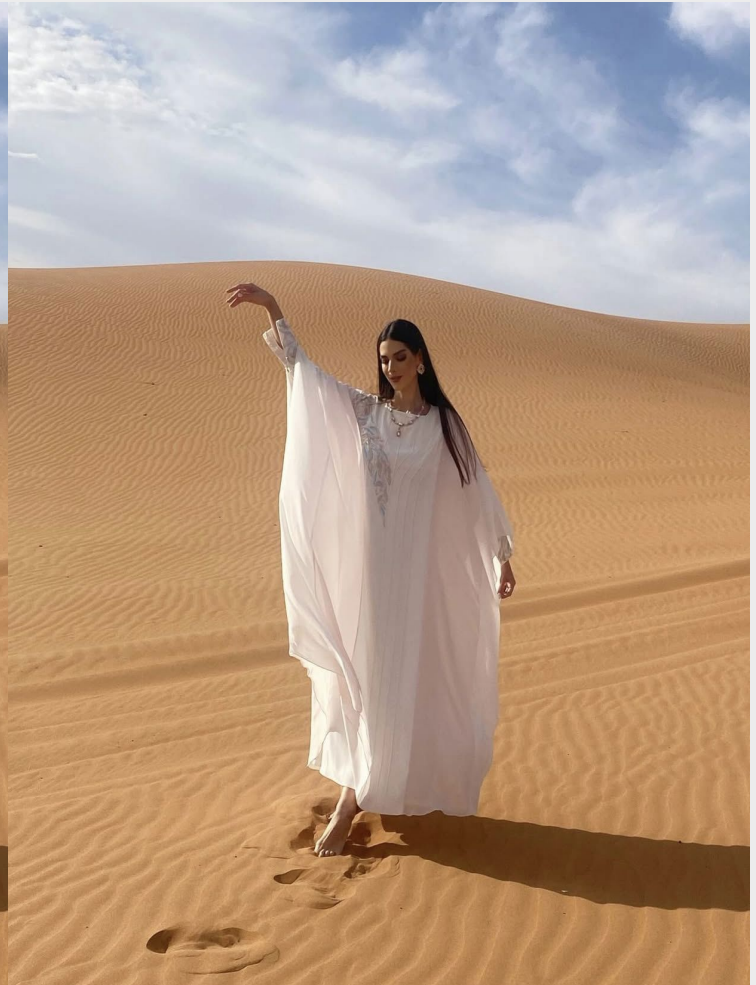

Macarena V.

Height 183 - 6' 0" Chest 90 - 35" 1/2 Waist 67 - 26" Hips 90 - 35" 1/2 Shoe 40 - 8

GLAMZMODEL