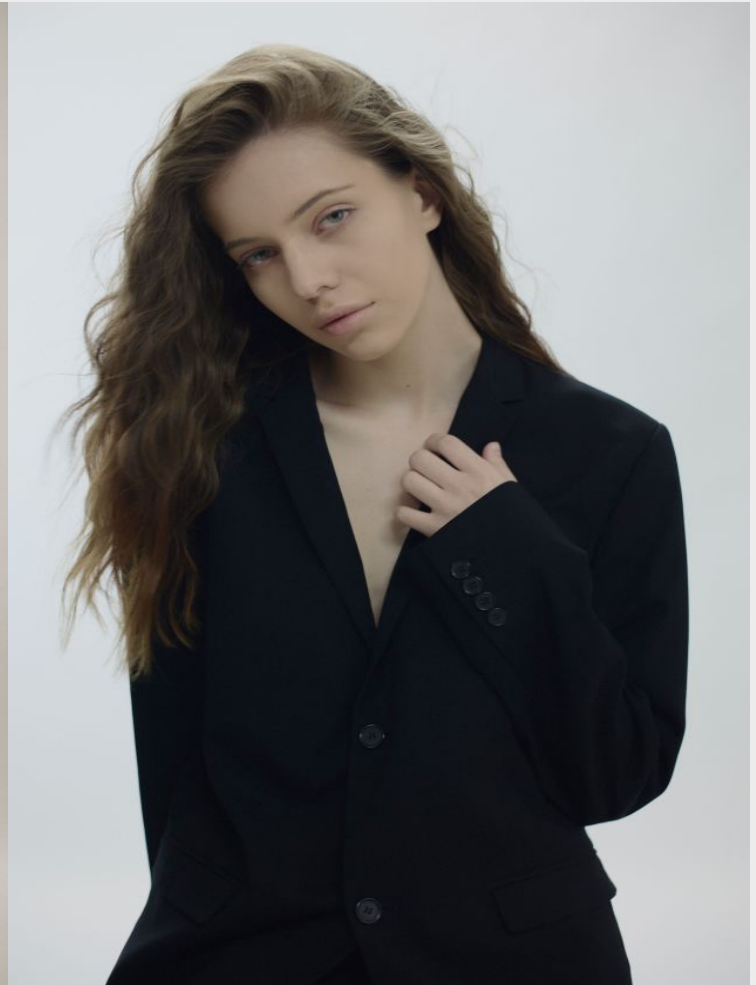

Nastya B

Height 175 cm / 5'9" Chest 85 cm / 33.5" Waist 59 cm / 23" Hips 88 cm / 34.5" Shoe 38 eu / 7 us

GLAMZMODEL

Nastya B

Height 175 cm / 5'9" Chest 85 cm / 33.5" Waist 59 cm / 23" Hips 88 cm / 34.5" Shoe 38 eu / 7 us

GLAMZMODEL

Nastya B

Height 175 cm / 5'9" Chest 85 cm / 33.5" Waist 59 cm / 23" Hips 88 cm / 34.5" Shoe 38 eu / 7 us

GLAMZMODEL

Nastya B

Height 175 cm / 5'9" Chest 85 cm / 33.5" Waist 59 cm / 23" Hips 88 cm / 34.5" Shoe 38 eu / 7 us

GLAMZMODEL