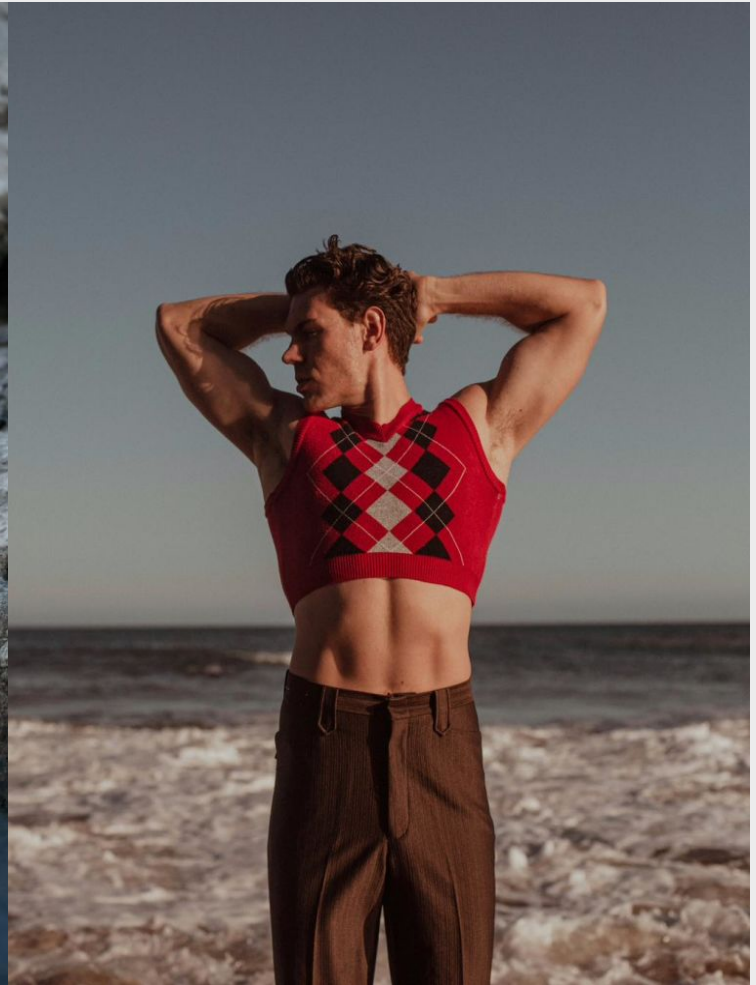

Nino

Height 184 cm / 6'0.5" Chest 102 cm / 40" Waist 80 cm / 31.5" Hips 85 cm / 33.5" Shoe 44 eu / 10 us

GLAMZMODEL