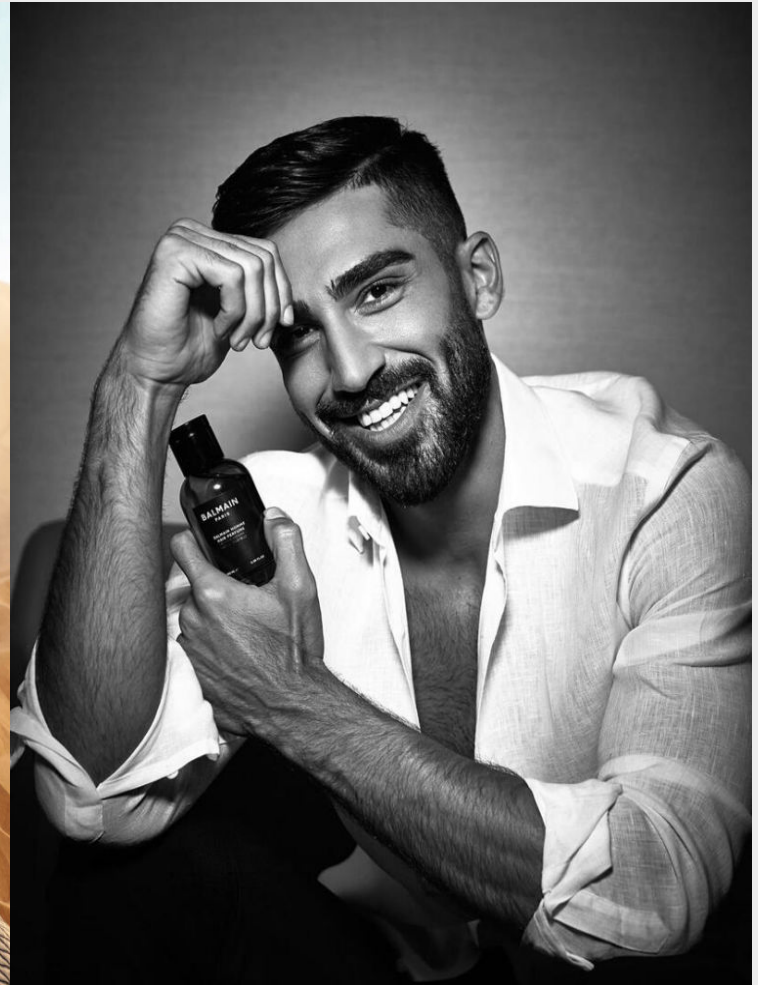

## Rayan

Height 193 cm / 6'4" Chest 101 cm / 40" Waist 81 cm / 32" Hips 88 cm / 34.5" Shoe 45 eu / 11 us

**GLAMZMODEL**

Rayan

Height 193 cm / 6'4" Chest 101 cm / 40" Waist 81 cm / 32" Hips 88 cm / 34.5" Shoe 45 eu / 11 us

**GLAMZMODEL**