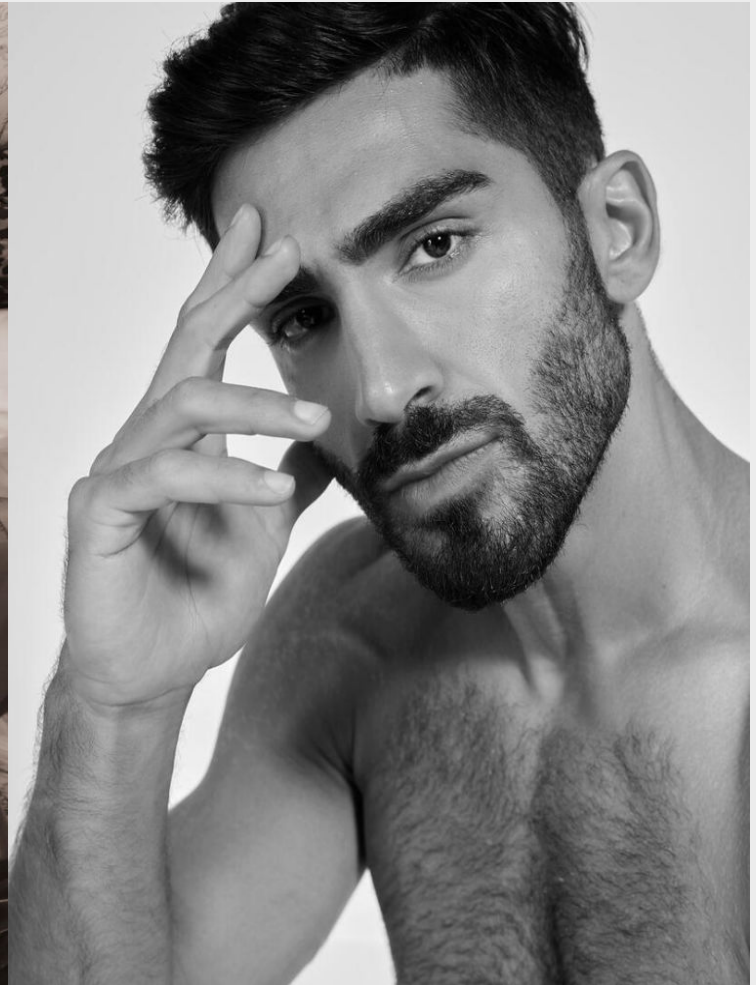

Rayan

Height 193 cm / 6'4" Chest 101 cm / 40" Waist 81 cm / 32" Hips 88 cm / 34.5" Shoe 45 eu / 11 us

GLAMZMODEL