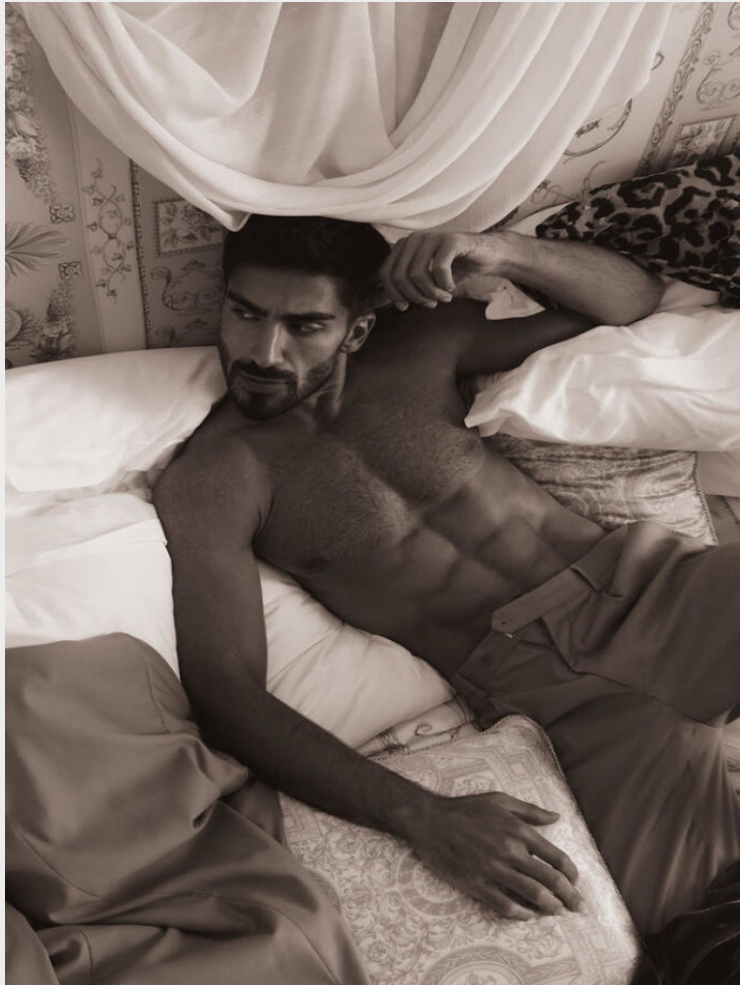

Rayan

Height 193 cm / 6'4" Chest 101 cm / 40" Waist 81 cm / 32" Hips 88 cm / 34.5" Shoe 45 eu / 11 us

GLAMZMODEL