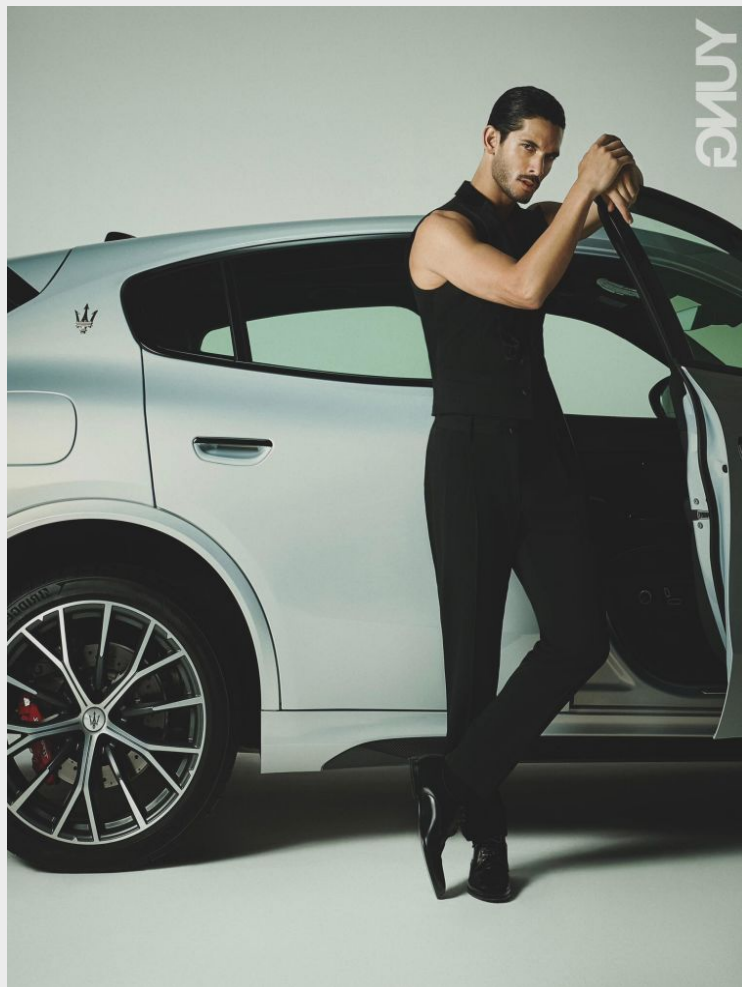

Yazdan

Height 188 cm / 6'2" Chest 101 cm / 40" Waist 83 cm / 32.5" Hips 97 cm / 38" Shoe 43 eu / 9.5 us

GLAMZMODEL