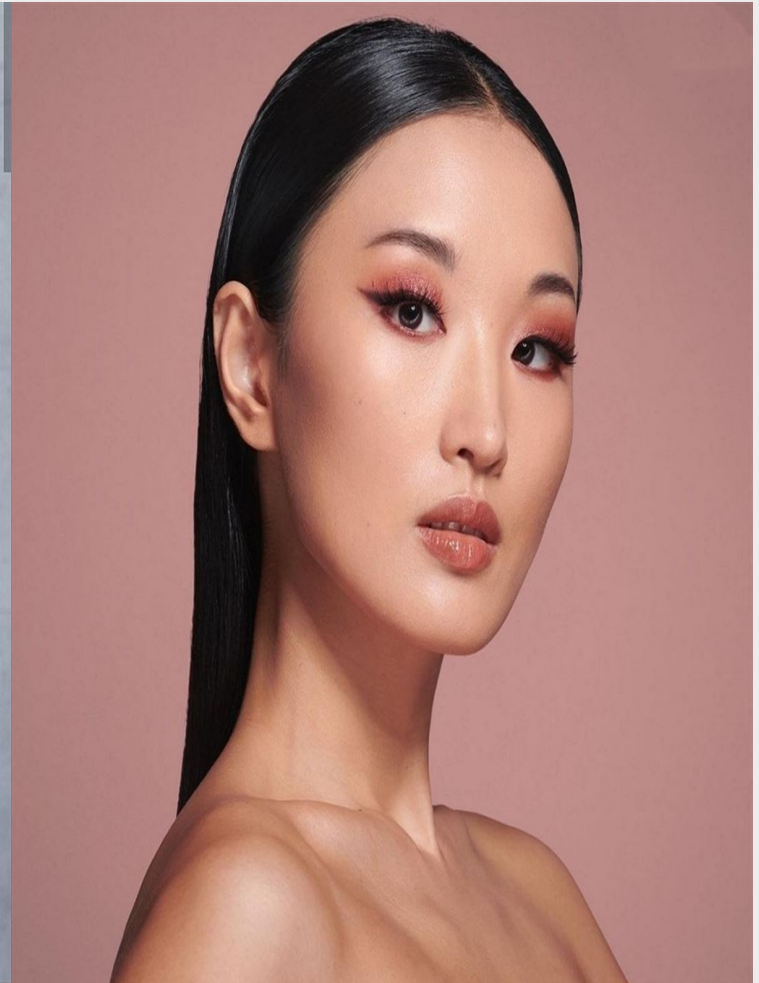

Yidan

Height 170 - 5' 7" Chest 84 - 33" Waist 62 - 24" Hips 91 - 36" Shoe 37,5 - 6

**GLAMZMODEL**

Yidan

Height 170 - 5' 7" Chest 84 - 33" Waist 62 - 24" Hips 91 - 36" Shoe 37,5 - 6

**GLAMZMODEL**

BOOK YOUR VIRTUAL BEAUTY CONSULTATION

HUDA BEAUTY

Shop / Makeup / Face / Foundation

COMING SOON  
JANUARY 25TH

#FauxFilter Luminous Matte Foundation

Yidan

Height 170 - 5' 7" Chest 84 - 33" Waist 62 - 24" Hips 91 - 36" Shoe 37,5 - 6

**GLAMZMODEL**